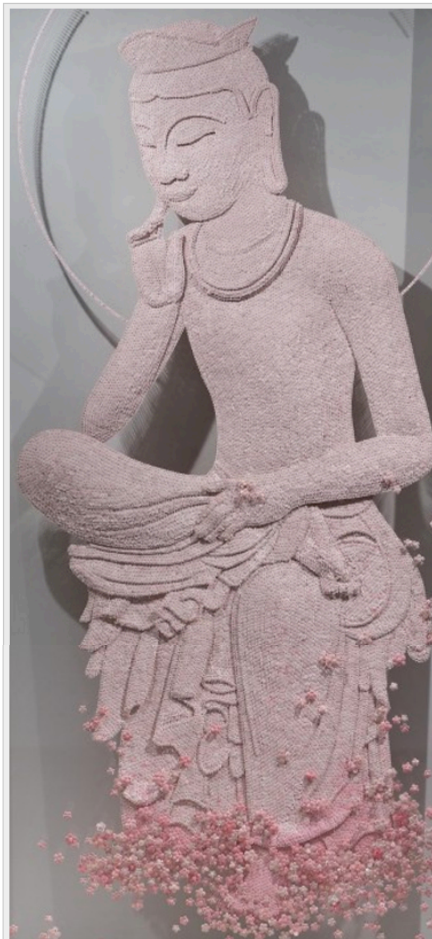

LEILA HELLER GALLERY.

Bona Style

Get inspired. Be inspiring.

20
FEB
2014

*Gallery Hopping: Tonight's Hottest New York
Art Openings*

posted in [Art & Design](#)

Ran Hwang, *Contemplation Time*, 2014
Paper buttons, beads and pins on Plexiglas, 94 x 47 in.

Korean artist Ran Hwang finds Nirvana in luminescent shades and intricate materials in [The Snowfall of Spiders](#) at [Leila Heller Gallery](#).

Opening reception from 6–8 p.m.: 568 West 25th Street.

[Ran Hwang: The Snowfall of Spiders](#) will be on view through March 21.