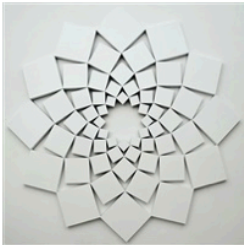

Steven Naifeh
Saida II: White, 1998
Price on Request

Steven Naifeh
Saida I: Black, 1998
Price on Request

Friday, September 26, 2014–Sunday, September 28, 2014

The Haliç Congress Centre, 6, Mim Kemal Öke Cad.
Istanbul, 34367 Turkey