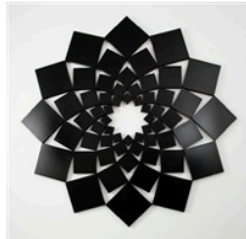

Steven Naifeh
Saida II: White, 1998
Price on Request

Steven Naifeh
Saida I: Black, 1998
Price on Request

Friday, September 26, 2014–Sunday, September 28, 2014

The Haliç Congress Centre, 6, Mim Kemal Öke Cad.
Istanbul, 34367 Turkey