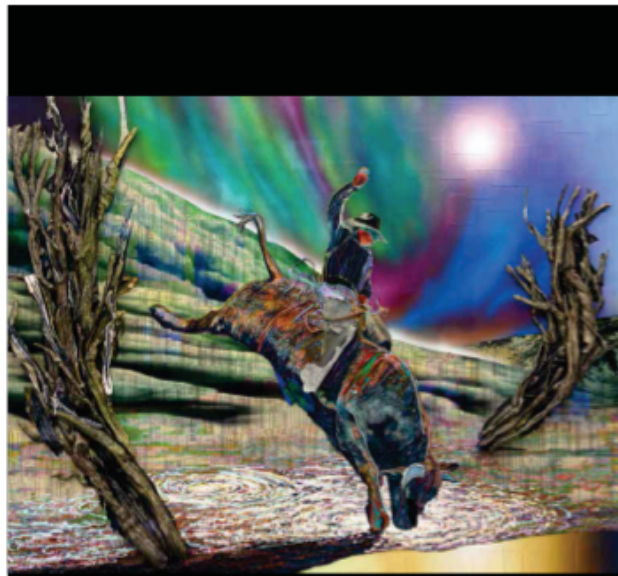

LEILA HELLER GALLERY.

daily **Cadillac**

21-22 MARCH 2014 | ISSUE 4 | ART DUBAI EDITION

ART DUBAI
March 19 - 22
Booth A28

Leila Heller Gallery.