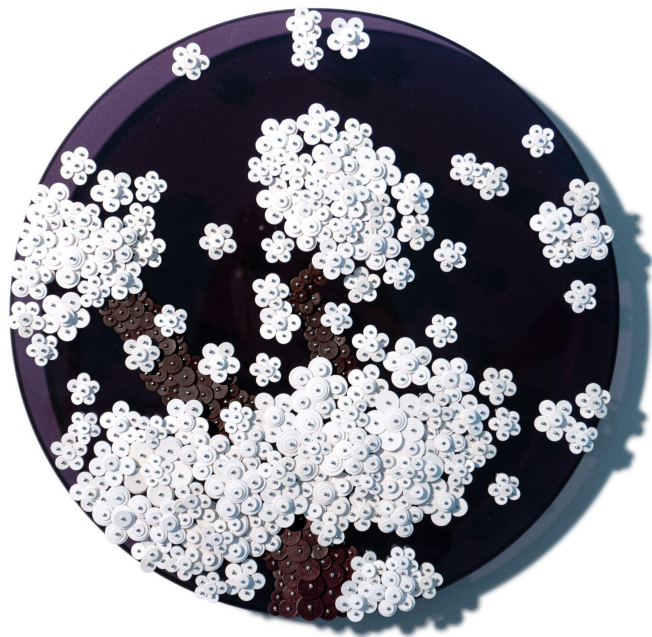

LEILA HELLER GALLERY.