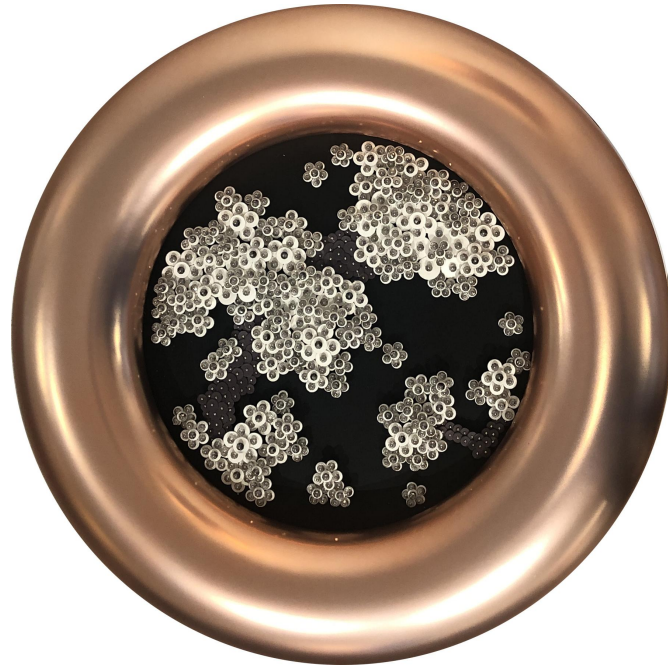

56 x 56 x 16.5 cm. | 22 x 22 x 6.5 in.

\$7,500

LEILA HELLER GALLERY.

Nothing forever_B2, 2021
Paper buttons, crystals, beads, Plexiglass on LED lights
50 x 50 x 19.5 cm. | 20 x 20 x 4 in.
\$7,500

LEILA HELLER GALLERY.