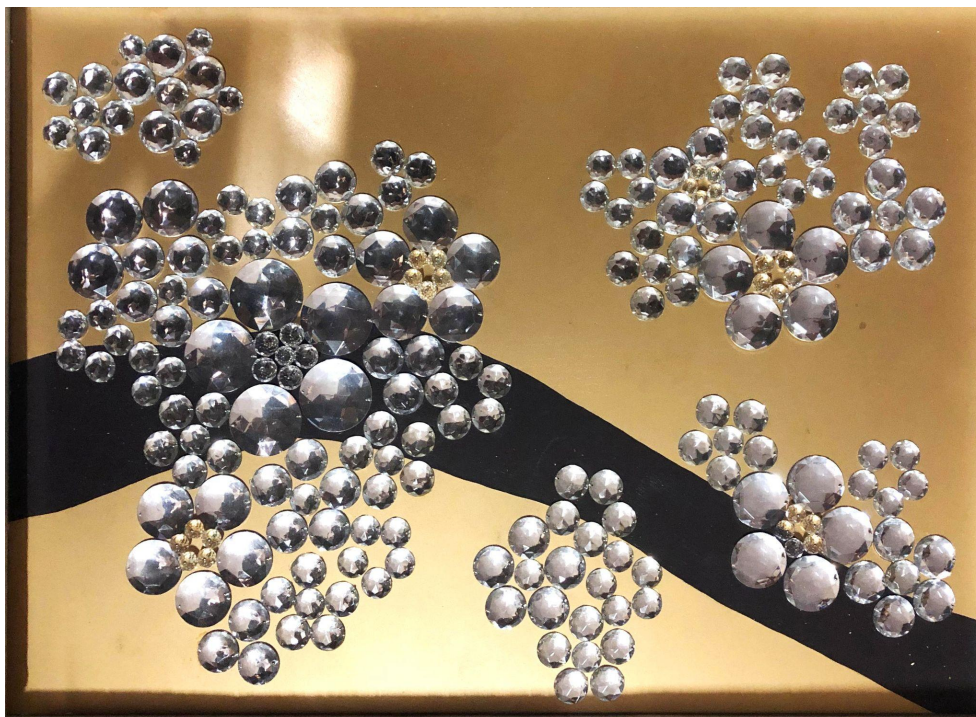

Healing Blossoms MO

Crystal, epoxy plexi buttons, pins, on painted wood panel

50.17 x 69.85 x 6.99 cm | 19.75 x 27.50 x 2.75 in.

$45,000

LEILA HELLER GALLERY.