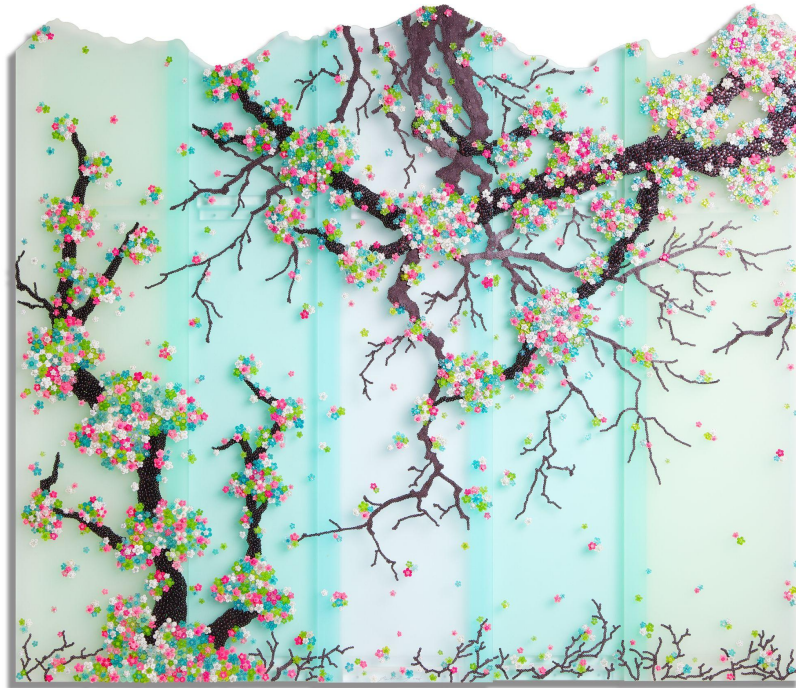

LEILA HELLER GALLERY.

LEILA HELLER GALLERY.

Ran Hwang

Ran Hwang is a Korean-born, New York- and Seoul-based contemporary artist known for her large-scale wall installations made from everyday materials like buttons, pins, and crystals. Her meticulous, meditative process draws from Zen philosophy, transforming humble objects into poetic forms, often depicting birds, plum blossoms, and symbolic architecture. By combining repetition with fragility, Hwang's work explores themes of impermanence, memory, and cultural identity.

LEILA HELLER GALLERY.

Return to Nature, 2025

Plastic buttons, Mulberry paper buttons, beads, and pins on Plexiglass

235 x 270 x 9.5 cm | 92.5 x 106.2 in. x 3.7 in.

\$275,000

LEILA HELLER GALLERY.

Noble Wind, 2025