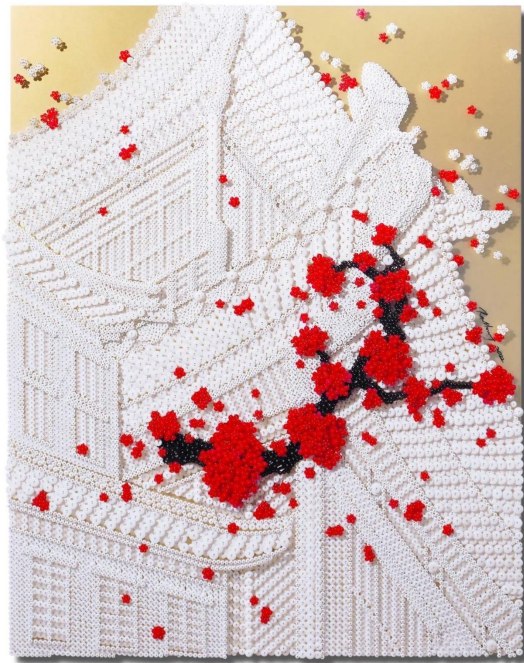

The Red Wind, 2022

Plastic buttons, beads and pins on wood panel

140 x 110 cm | 55.1 x 43.3 in.

$85,000

LEILA HELLER GALLERY.