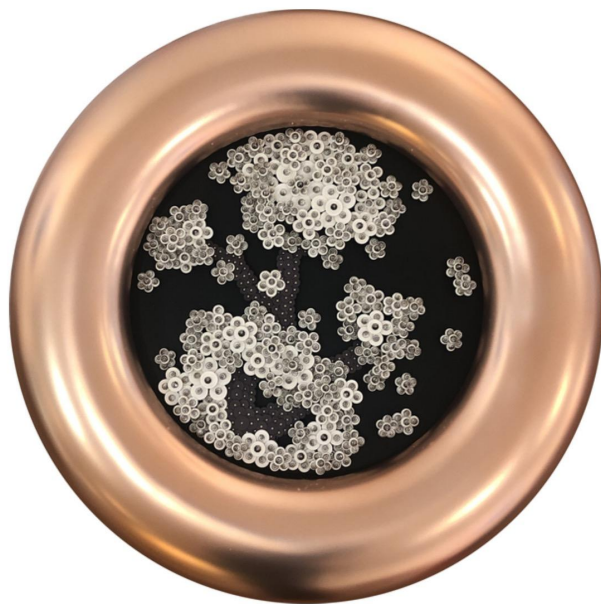

LEILA HELLER GALLERY.