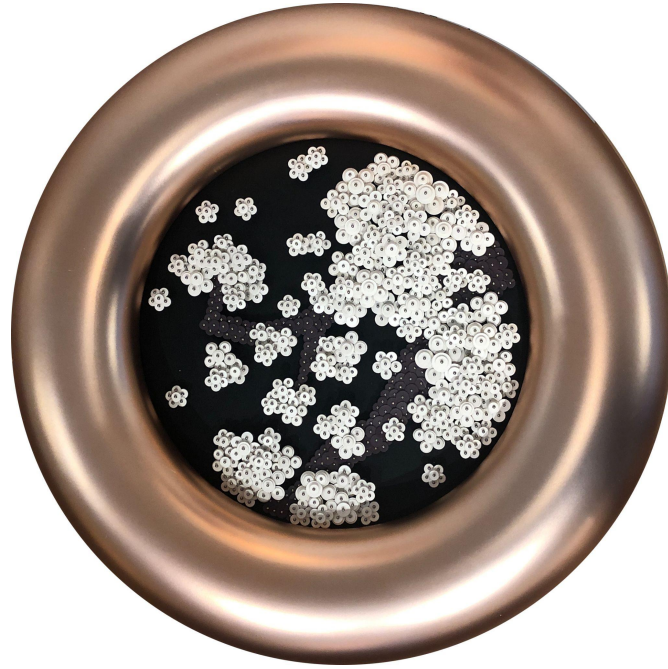

Nothing forever_B5, 2021
Paper buttons, crystals, beads, Plexiglass on LED lights
50 x 50 x 10 cm. | 19.6 x 19.6 x 3.9 in.
$7,500

LEILA HELLER GALLERY.