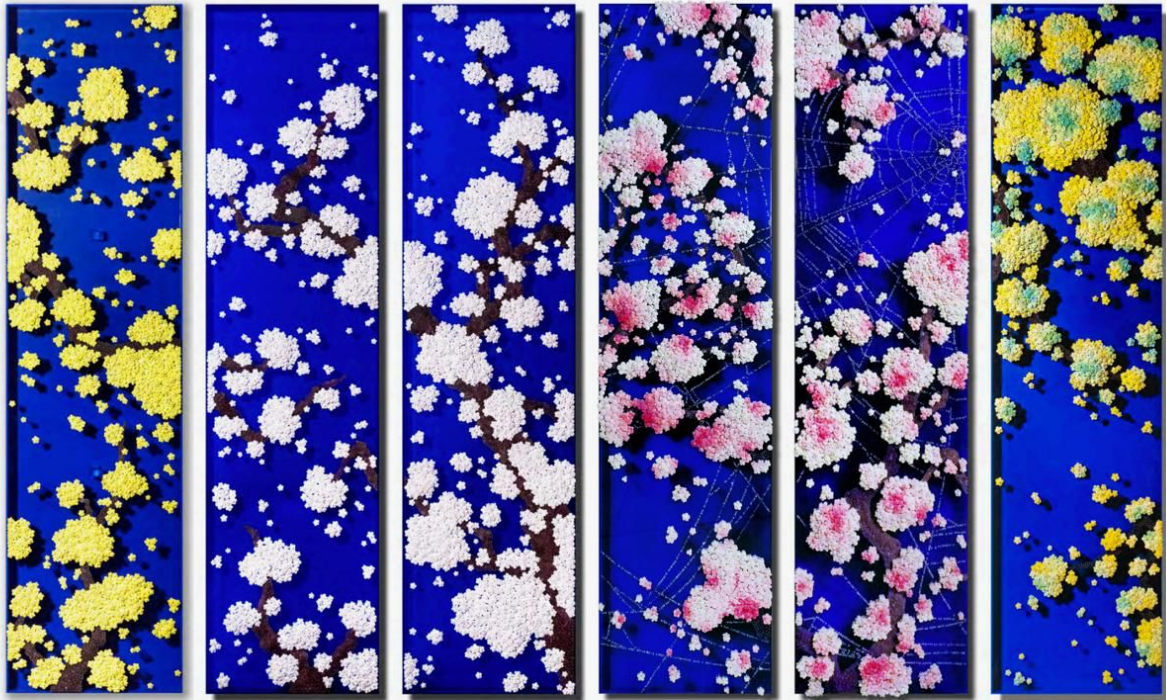

LEILA HELLER GALLERY.

Healing Blossoms MO

Crystal, epoxy plexi buttons, pins, on painted wood panel

50.17 x 69.85 x 6.99 cm | 19.75 x 27.50 x 2.75 in.

\$45,000

LEILA HELLER GALLERY.

Becoming Again_BY3, 2021