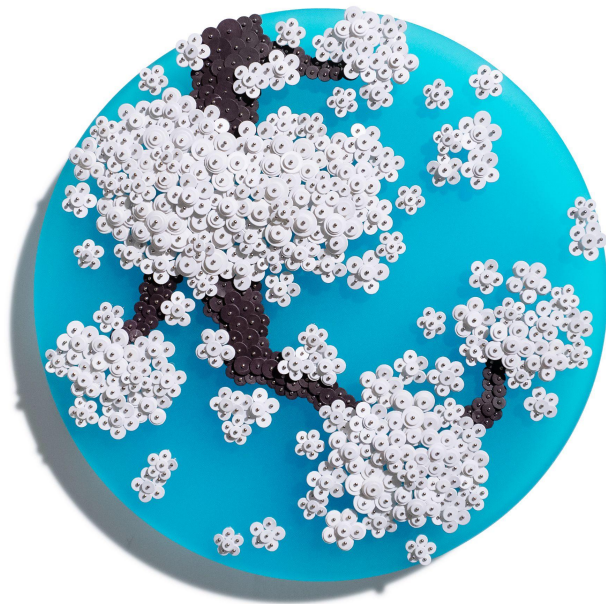

LEILA HELLER GALLERY.