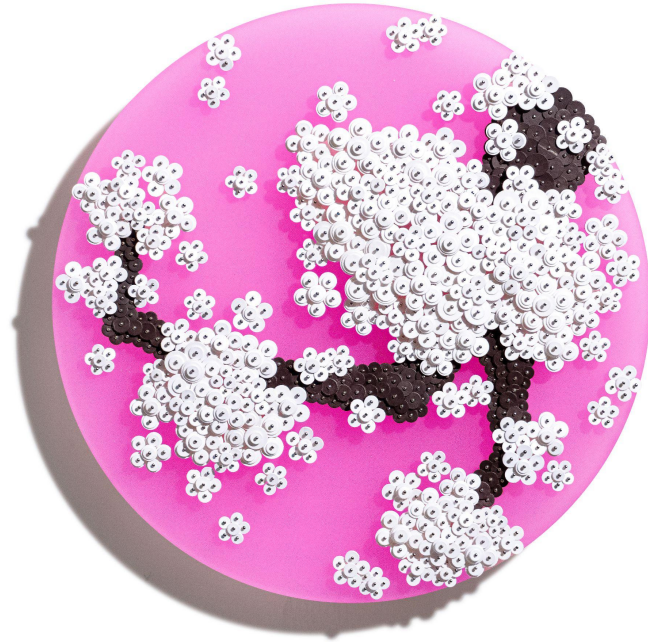

Ode to Full Moon_02409, 2023
Paper buttons, beads, and pins on Plexiglass
33 x 33 cm | 12.9 x 12.9 in.
$5,500

Ode to Full Moon_02370, 2023
Paper buttons, beads, and pins on Plexiglass
33 x 33 cm | 12.9 x 12.9 in.
$5,500

LEILA HELLER GALLERY.