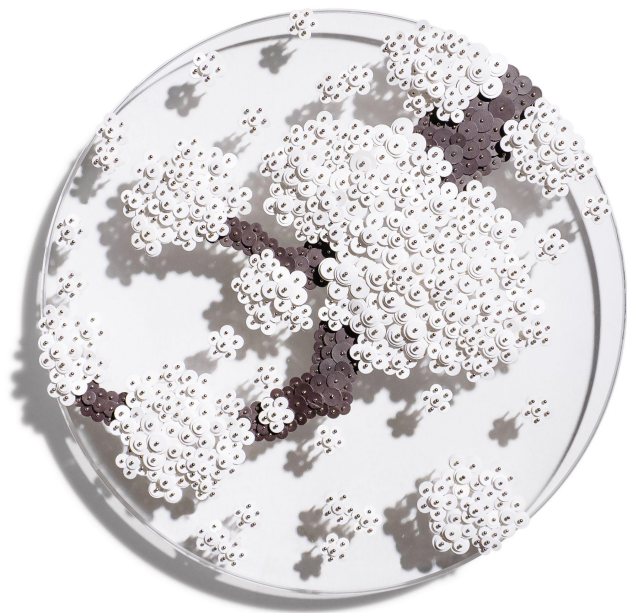

Ode to Full Moon_02341, 2023
Paper buttons, beads, and pins on Plexiglass
33 x 33 cm | 12.9 x 12.9 in.
$5,500

LEILA HELLER GALLERY.